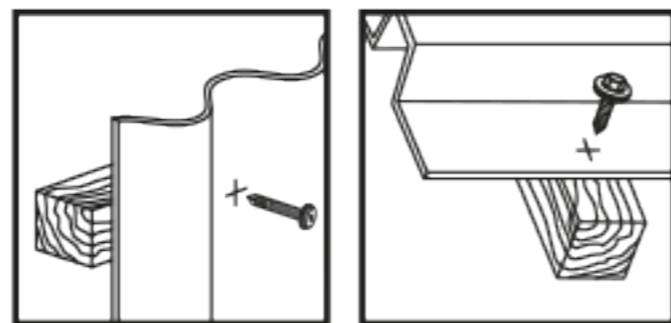

S-MDW61S 6,5x60

2284778

DC
0.4-2mm

Rostfrei / Inox / Stainless A2

2289606