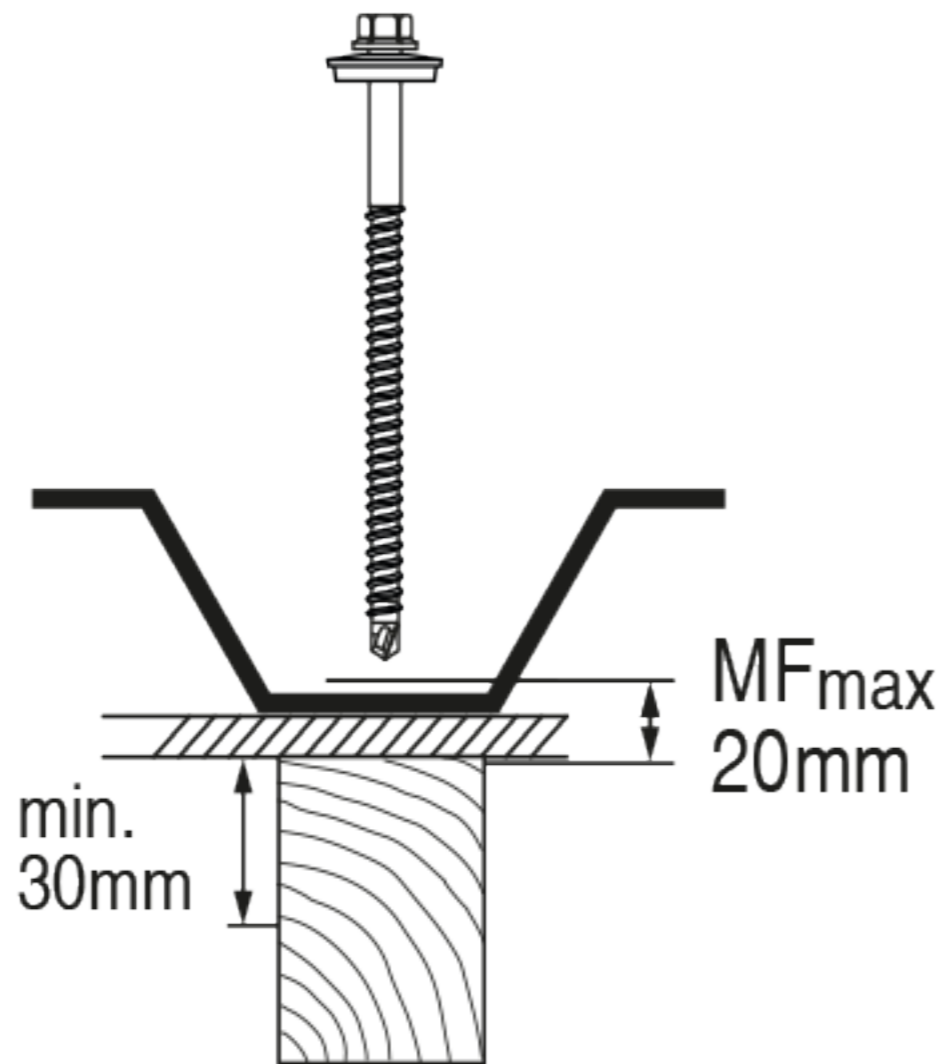

S-MDW61S 6,5x60

2284778

DC
0.4-2mm

Rostfrei / Inox / Stainless A2

2289606