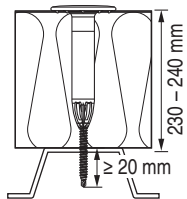

# S-IDP 4.8S/40x240 # 2045774

Rostfrei/Inox/Stainless

2059202