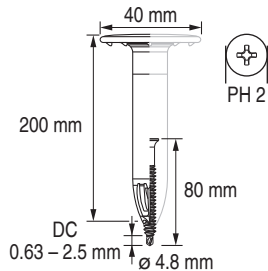

# S-IDP 4.8S/40x240 # 2045774

Rostfrei/Inox/Stainless

2059202